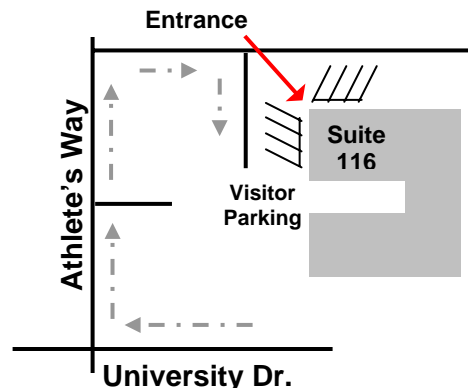

Directions to Center for Adaptive Neural Systems

University Center, Building 1100, Suite 116
1100 University Blvd, Tempe, AZ 85281

We can be reached at **480-727-8396**.

From Rural Road and University Dr.:
Go east on University Dr.
Turn left (go north) on Athlete's Way

From McClintock and University Dr.:
Go west on University Dr.
Turn right (go north) on Athlete's Way

Take your second right into the parking lot
The entrance to the laboratory is at the closest corner of the building
Please park in any available spot
We are located in Suite 116