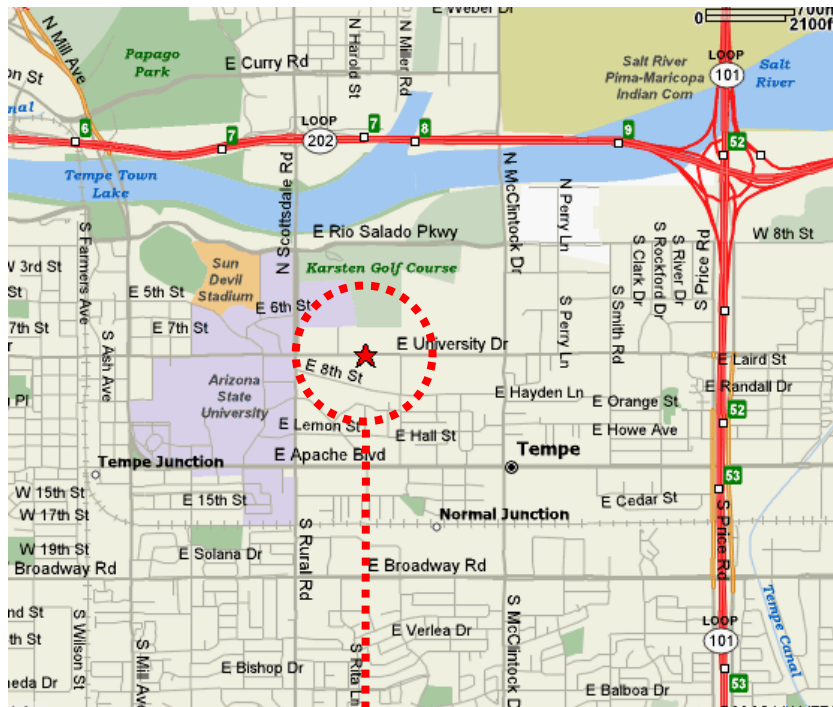

Directions to Center for Adaptive Neural Systems

University Center, Building 1100, Suite 116
1100 University Blvd, Tempe, AZ 85281

We can be reached at **480-727-8396**.

From Rural Road and University Dr.:
Go east on University Dr.
Turn left (go north) on Athlete's Way

From McClintock and University Dr.:
Go west on University Dr.
Turn right (go north) on Athlete's Way

Take your second right into the parking lot
The entrance to the laboratory is at the closest corner of the building
Please park in any available spot
We are located in Suite 116